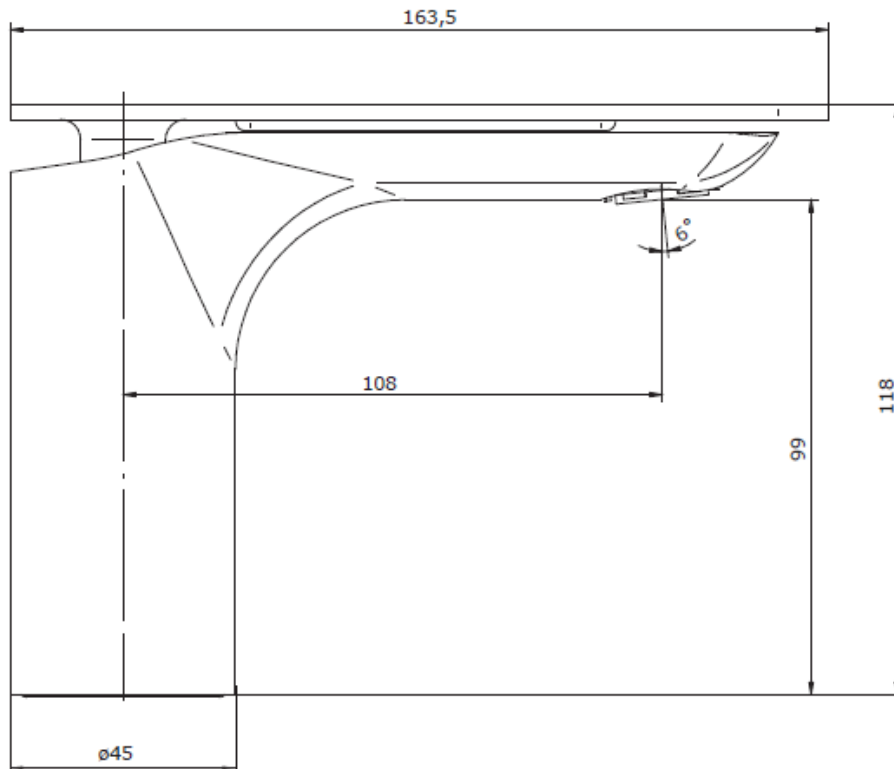

SENTO BASIN MIXER (2398001)

GRAFF®
CUTTING EDGE DESIGN

Manufactured in America

5 Year Parts & Labour Warranty*

*Extra 10 year replacement
part warranty on cartridge

Proudly imported and distributed by
Gro Agencies Pty Ltd
Unit 2 / 37 Howe St, Osborne Park, WA, 6017
P 08 9446 3288 E info@groagencies.com.au W www.groagencies.com.au